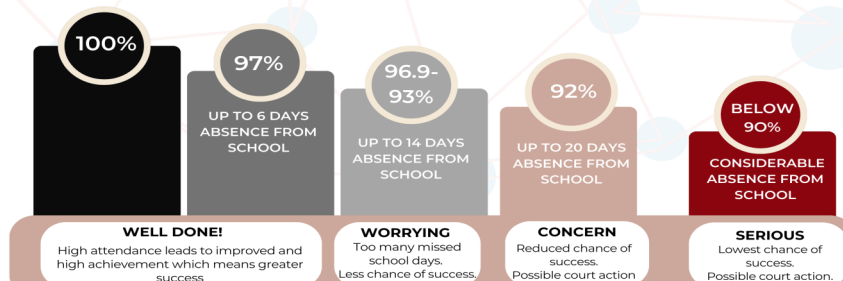

PRINCIPAL AWARDS

Congratulations to the following children:

Rizvik C, Melefehi A, Sulieti L, Ahana C, Pearl T, Mana C and Manaia-lee C.

PRESCHOOL VISITS TERM 2

If you have a child who is going to turn 5 soon, please call Mrs Saipele to organise dates for preschool visits. A parent or whanau member (over 18 years old), must stay for the entire preschool visit. Bring along some morning tea for you and your child.

Our visits for term 2 will be:

- Friday 10th May
- Friday 17th May
- Friday 24th May
- Friday 7th June
- Friday 14th June
- Friday 21st June (9am - 10:40am)

Nga Mihi
Paula Passfield
Principal

DATES FOR THE DIARY

THURSDAY 23RD MAY
SNR SCHOOL BOYS INTERSCHOOL RUGBY LEAGUE TOURNAMENT

THURSDAY 23RD MAY
YEAR 1 BUG MAN VISIT

FRIDAY 24TH MAY
HUI WHAKATAU

WEDNESDAY 29TH MAY
SNR SCHOOL GIRLS INTERSCHOOL RUGBY LEAGUE TOURNAMENT

FRIDAY 31ST MAY
TEACHER ONLY DAY
SCHOOL CLOSED

MONDAY 3RD JUN
KINGS BIRTHDAY
SCHOOL CLOSED

THURSDAY 6TH JUNE
YEAR 2 STARDOME TRIP

TUESDAY 11TH JUNE
SNR SCHOOL NETBALL

WEDNESDAY 12TH JUNE
SCIENCE ROADSHOW

THURSDAY 27TH JUNE
MATARIKI BREAKFAST

FRIDAY 28TH JUNE
MATARIKI OBSERVATION
SCHOOL CLOSED

TUESDAY 2ND JULY
SENIOR SCHOOL MATARIKI DISCO

WEDNESDAY 3RD JULY
REPORTS TO COME HOME

FRIDAY 5TH JULY
WHOLE SCHOOL ASSEMBLY

FRIDAY 5TH JULY
LAST DAY OF TERM 2

WHAT IS YOUR ATTENDANCE??

There are 175 non-school days a year. There's plenty of time to go on visits, holidays, shopping and other appointments.

Living & selling locally Otahuhu **BAYLEYS**

Receive a $1000 Prezzy Card* for Fairburn School Quote 'Fairburn School' with an appraisal request!

*gifted upon successful sale; friends & family can also participate.

Candace Williams
proudly sponsoring Fairburn School.

022 626 4913 candace.williams@bayleys.co.nz

BAYLEYS REAL ESTATE LIMITED, ONE TREE HILL, LICENSED UNDER THE REA ACT 2008